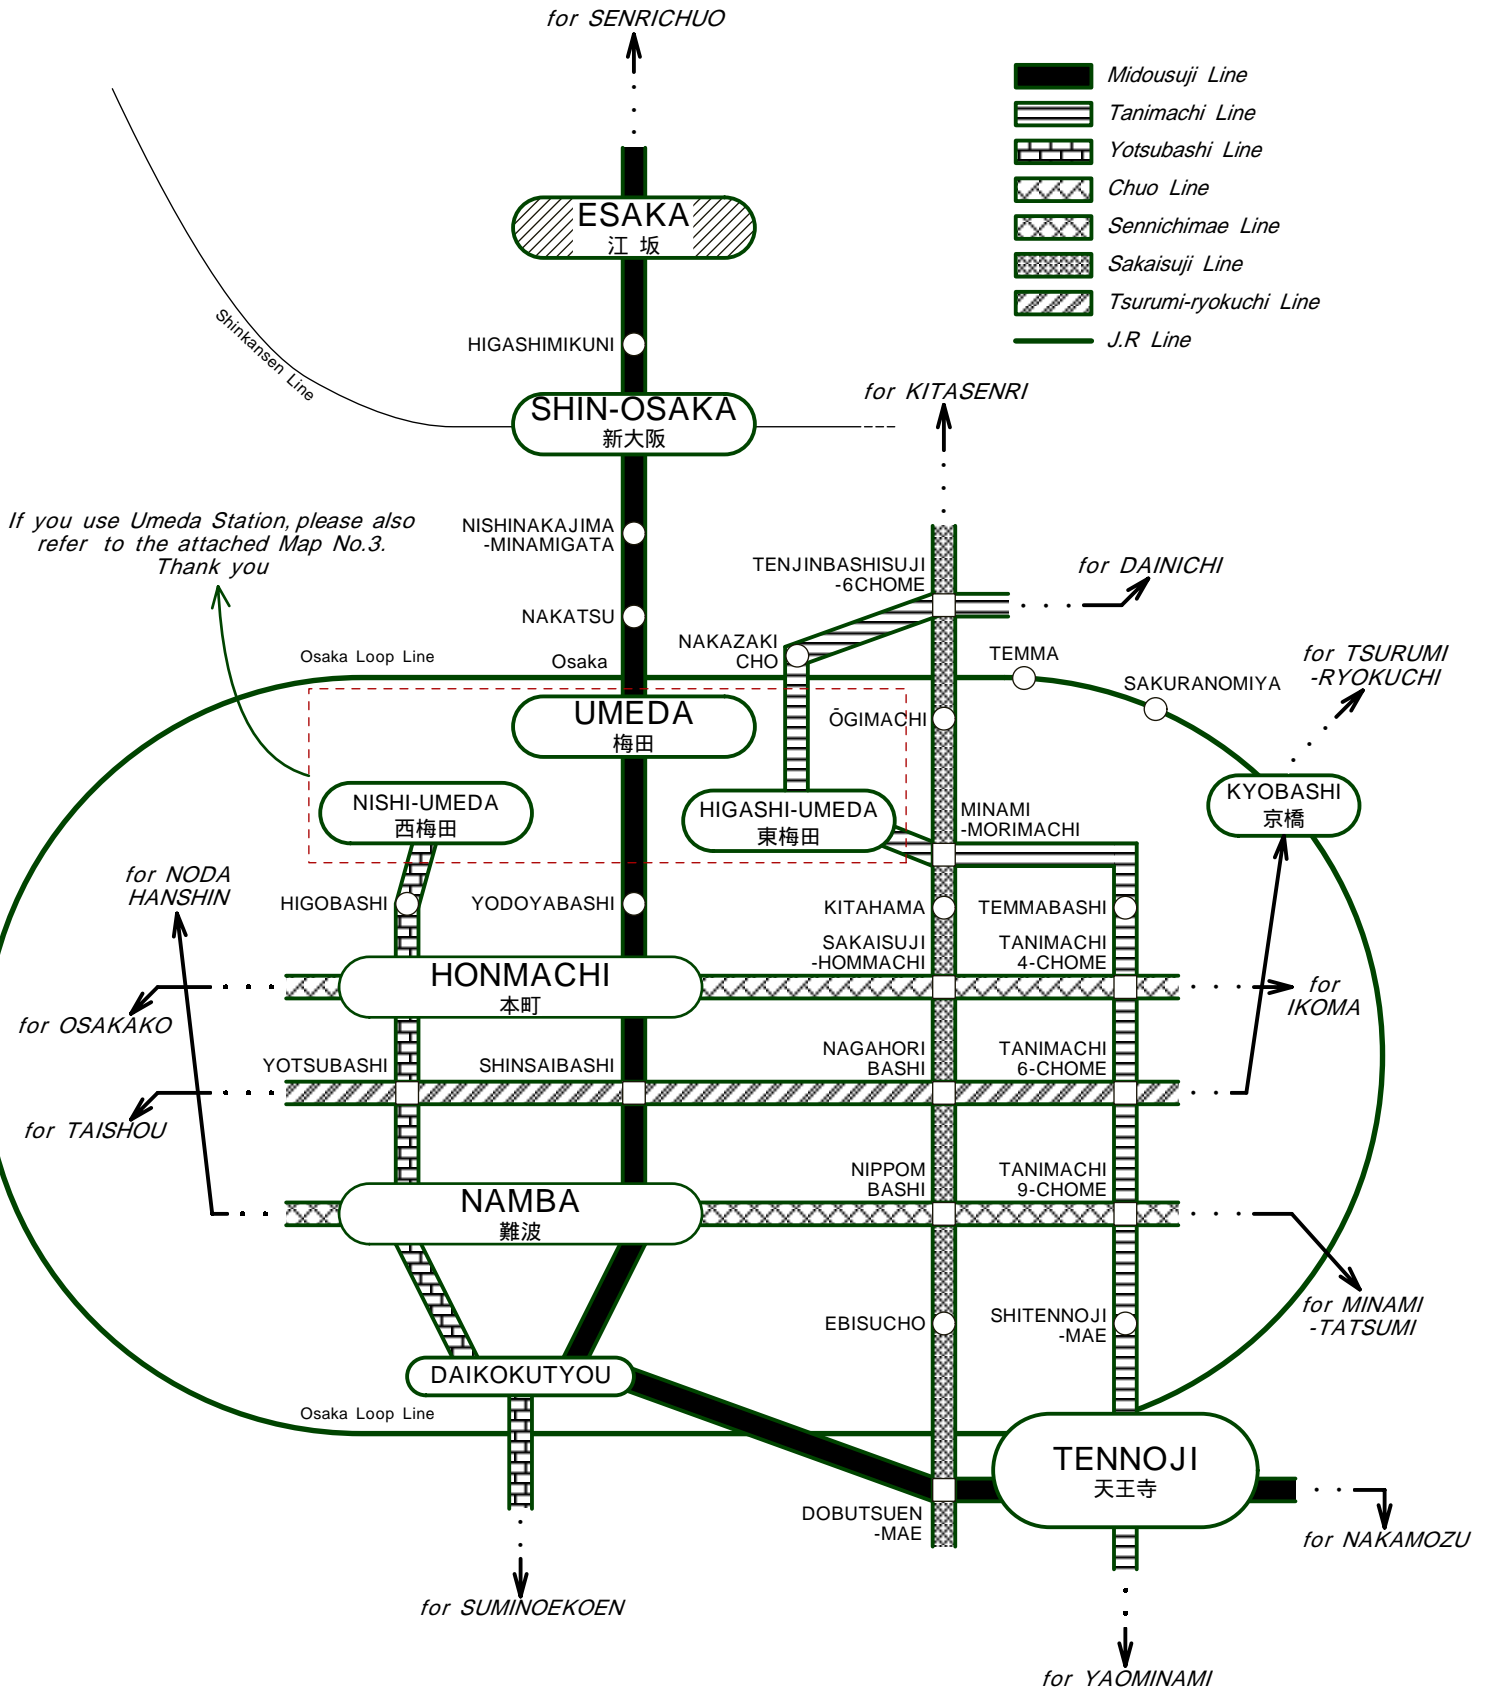

OSAKA SUBWAY ROUTE MAP

The nearest station to my office is "ESAKA"
of subway "MIDOUSUJI-LINE".
Please take the subway for "SENRICHUO", and
"ESAKA" is 5th station from "UMEDA".